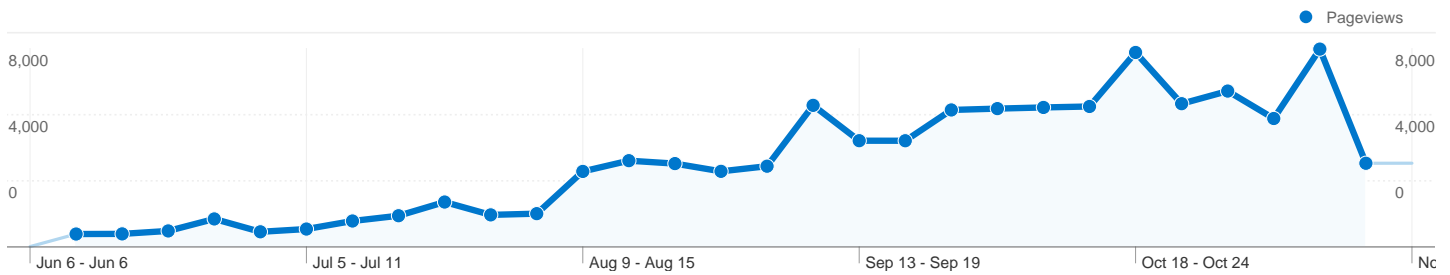

Pages on this site were viewed a total of 103,598 times

103,598 Pageviews

37,110 Unique Views

27.83% Bounce Rate

Top Content

Pages	Pageviews	% Pageviews
/	15,476	14.94%
/verbi-irregolari/Verbi.aspx	10,069	9.72%
/verbi-irregolari/EseVerbi.aspx?Modalita=2	8,147	7.86%
/HomePage.aspx	7,184	6.93%
/Traduzione.aspx	3,429	3.31%