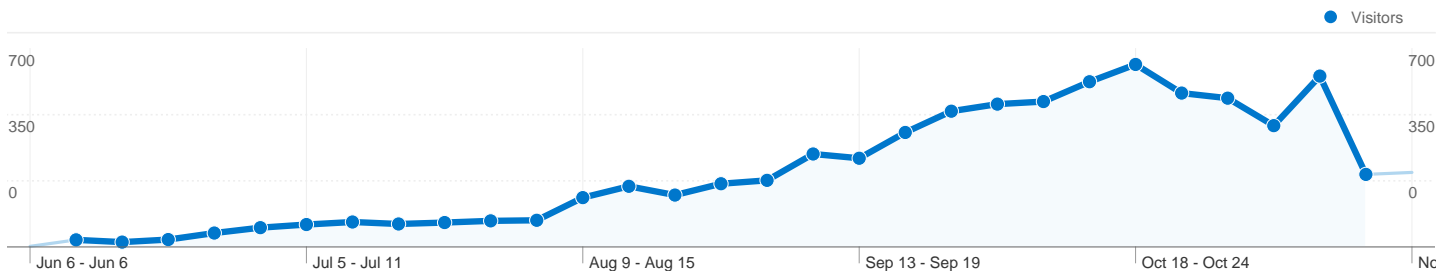

Site Usage

10,174 Visits

27.83% Bounce Rate

103,598 Pageviews

00:07:39 Avg. Time on Site

10.18 Pages/Visit

73.00% % New Visits

Visitors Overview

Visitors
7,431

Map Overlay world

Traffic Sources Overview

- **Search Engines**
7,391.00 (72.65%)
- **Referring Sites**
1,439.00 (14.14%)
- **Direct Traffic**
1,344.00 (13.21%)

Content Overview

Pages	Pageviews	% Pageviews
/	15,476	14.94%
/verbi-irregolari/Verbi.aspx	10,069	9.72%
/verbi-	8,147	7.86%
/HomePage.aspx	7,184	6.93%
/Traduzione.aspx	3,429	3.31%

7,431 people visited this site

10,174 Visits

7,431 Absolute Unique Visitors

103,598 Pageviews

10.18 Average Pageviews

00:07:39 Time on Site

27.83% Bounce Rate

73.00% New Visits

10,174 visits came from 58 countries/territories

Site Usage

Visits	Pages/Visit	Avg. Time on Site	% New Visits	Bounce Rate	
10,174 % of Site Total: 100.00%	10.18 Site Avg: 10.18 (0.00%)	00:07:39 Site Avg: 00:07:39 (0.00%)	73.08% Site Avg: 73.00% (0.11%)	27.83% Site Avg: 27.83% (0.00%)	
Country/Territory	Visits	Pages/Visit	Avg. Time on Site	% New Visits	Bounce Rate
Italy	9,739	10.28	00:07:43	73.06%	27.28%
Switzerland	91	10.60	00:05:26	78.02%	32.97%
United Kingdom	73	11.19	00:11:12	60.27%	20.55%
United States	41	3.37	00:02:45	90.24%	60.98%
Germany	26	5.12	00:02:49	80.77%	30.77%
China	16	18.56	00:26:19	25.00%	18.75%
Ireland	15	21.27	00:16:43	40.00%	33.33%
Spain	14	3.07	00:01:47	78.57%	42.86%
Brazil	14	1.29	00:00:00	7.14%	71.43%