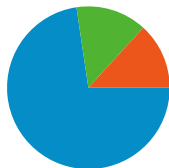

Site Usage

10,174 Visits

27.83% Bounce Rate

103,598 Pageviews

00:07:39 Avg. Time on Site

10.18 Pages/Visit

73.00% % New Visits

Visitors Overview

Visitors
7,431

Map Overlay world

Traffic Sources Overview

- **Search Engines**
7,391.00 (72.65%)
- **Referring Sites**
1,439.00 (14.14%)
- **Direct Traffic**
1,344.00 (13.21%)

Content Overview

Pages	Pageviews	% Pageviews
/	15,476	14.94%
/verbi-irregolari/Verbi.aspx	10,069	9.72%
/verbi-	8,147	7.86%
/HomePage.aspx	7,184	6.93%
/Traduzione.aspx	3,429	3.31%

10,174 visits came from 58 countries/territories

Site Usage

Visits	Pages/Visit	Avg. Time on Site	% New Visits	Bounce Rate	
10,174 % of Site Total: 100.00%	10.18 Site Avg: 10.18 (0.00%)	00:07:39 Site Avg: 00:07:39 (0.00%)	73.08% Site Avg: 73.00% (0.11%)	27.83% Site Avg: 27.83% (0.00%)	
Country/Territory	Visits	Pages/Visit	Avg. Time on Site	% New Visits	Bounce Rate
Italy	9,739	10.28	00:07:43	73.06%	27.28%
Switzerland	91	10.60	00:05:26	78.02%	32.97%
United Kingdom	73	11.19	00:11:12	60.27%	20.55%
United States	41	3.37	00:02:45	90.24%	60.98%
Germany	26	5.12	00:02:49	80.77%	30.77%
China	16	18.56	00:26:19	25.00%	18.75%
Ireland	15	21.27	00:16:43	40.00%	33.33%
Spain	14	3.07	00:01:47	78.57%	42.86%
Brazil	14	1.29	00:00:00	7.14%	71.43%

Belgium	10	4.20	00:03:20	70.00%	30.00%
					1 - 10 of 58

Pages on this site were viewed a total of 103,598 times

103,598 Pageviews

37,110 Unique Views

27.83% Bounce Rate

Top Content

Pages	Pageviews	% Pageviews
/	15,476	14.94%
/verbi-irregolari/Verbi.aspx	10,069	9.72%
/verbi-irregolari/EseVerbi.aspx?Modalita=2	8,147	7.86%
/HomePage.aspx	7,184	6.93%
/Traduzione.aspx	3,429	3.31%