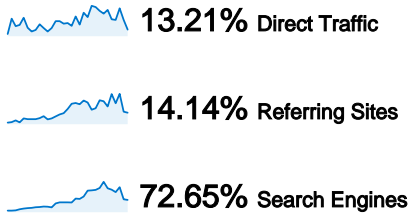

■ Search Engines	7,391.00 (72.65%)
■ Referring Sites	1,439.00 (14.14%)
■ Direct Traffic	1,344.00 (13.21%)

Top Traffic Sources

Sources	Visits	% visits	Keywords	Visits	% visits
google (organic)	5,808	57.09%	esercizi di inglese	1,142	15.45%
yahoo (organic)	1,445	14.20%	esercizi inglese	284	3.84%
(direct) ((none))	1,344	13.21%	esercizi verbi irregolari inglese	213	2.88%
skuela.tiscali.it (referral)	830	8.16%	esercizinglese	134	1.81%
ingliscprof.wordpress.com	119	1.17%	verbi irregolari inglese esercizi	84	1.14%