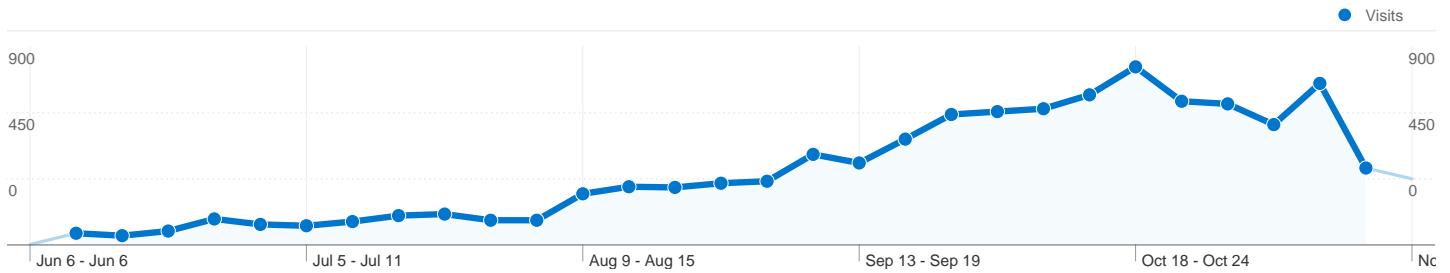

All traffic sources sent a total of 10,174 visits