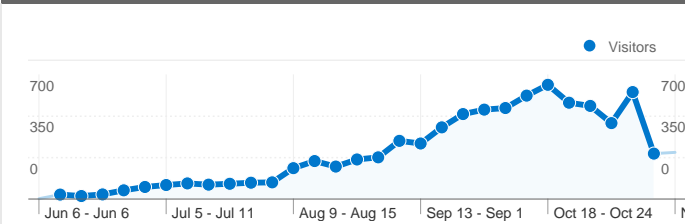

Site Usage

10,174 Visits

27.83% Bounce Rate

103,598 Pageviews

00:07:39 Avg. Time on Site

10.18 Pages/Visit

73.00% % New Visits

Visitors Overview

7,431 people visited this site

10,174 Visits

7,431 Absolute Unique Visitors

103,598 Pageviews

10.18 Average Pageviews

00:07:39 Time on Site

27.83% Bounce Rate

73.00% New Visits

10,174 visits came from 58 countries/territories

Site Usage

Visits	Pages/Visit	Avg. Time on Site	% New Visits	Bounce Rate	
10,174 % of Site Total: 100.00%	10.18 Site Avg: 10.18 (0.00%)	00:07:39 Site Avg: 00:07:39 (0.00%)	73.08% Site Avg: 73.00% (0.11%)	27.83% Site Avg: 27.83% (0.00%)	
Country/Territory	Visits	Pages/Visit	Avg. Time on Site	% New Visits	Bounce Rate
Italy	9,739	10.28	00:07:43	73.06%	27.28%
Switzerland	91	10.60	00:05:26	78.02%	32.97%
United Kingdom	73	11.19	00:11:12	60.27%	20.55%
United States	41	3.37	00:02:45	90.24%	60.98%
Germany	26	5.12	00:02:49	80.77%	30.77%
China	16	18.56	00:26:19	25.00%	18.75%
Ireland	15	21.27	00:16:43	40.00%	33.33%
Spain	14	3.07	00:01:47	78.57%	42.86%
Brazil	14	1.29	00:00:00	7.14%	71.43%

Belgium	10	4.20	00:03:20	70.00%	30.00%
					1 - 10 of 58

Pages on this site were viewed a total of 103,598 times

103,598 Pageviews

37,110 Unique Views

27.83% Bounce Rate

Top Content

Pages	Pageviews	% Pageviews
/	15,476	14.94%
/verbi-irregolari/Verbi.aspx	10,069	9.72%
/verbi-irregolari/EseVerbi.aspx?Modalita=2	8,147	7.86%
/HomePage.aspx	7,184	6.93%
/Traduzione.aspx	3,429	3.31%