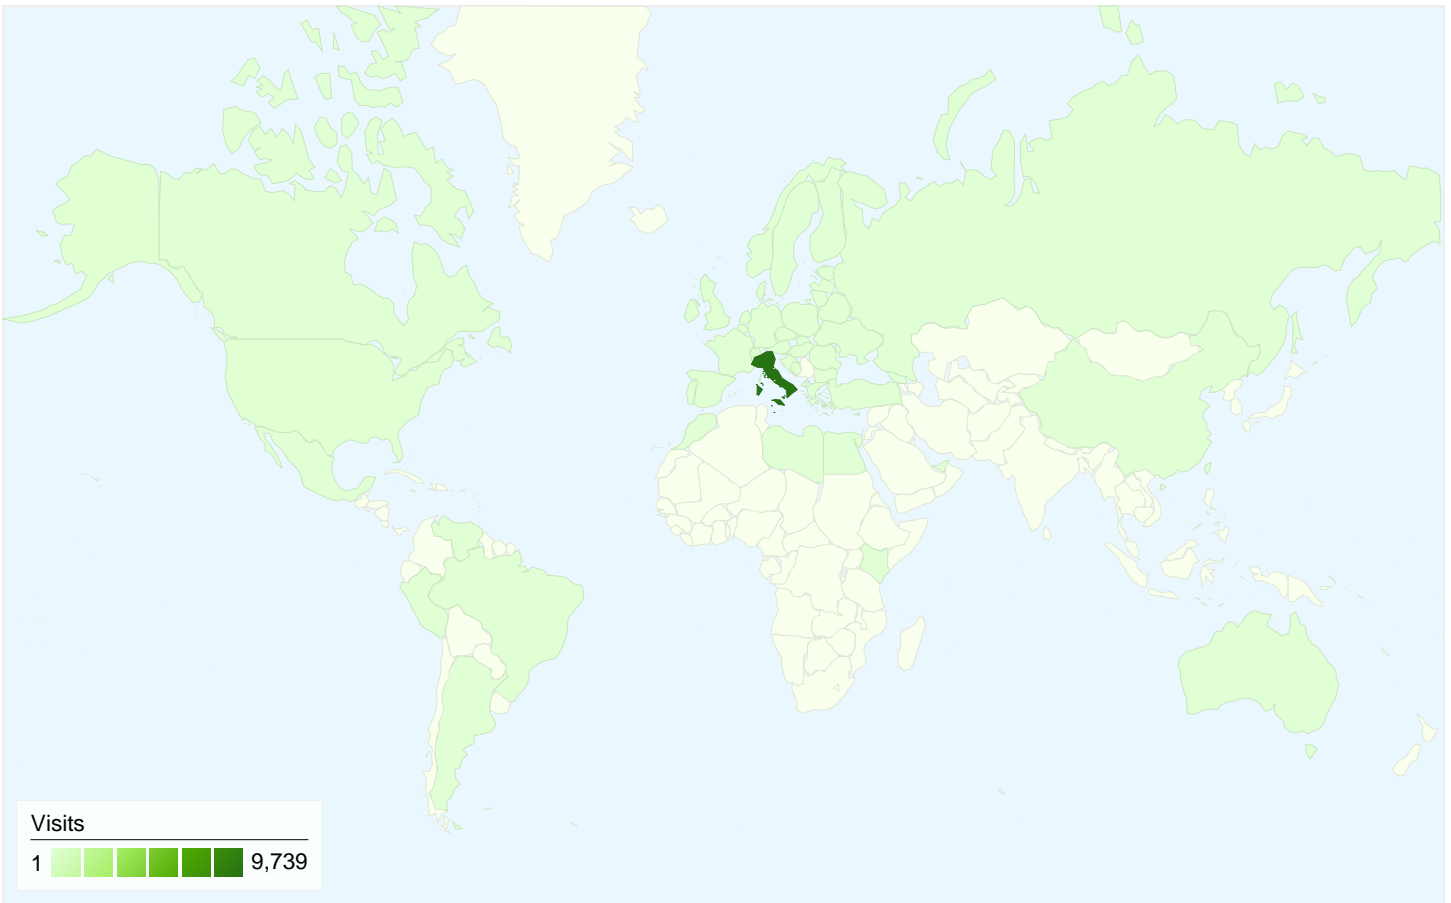

Visitors
7,431

Map Overlay world

Traffic Sources Overview

- **Search Engines**
7,391.00 (72.65%)
- **Referring Sites**
1,439.00 (14.14%)
- **Direct Traffic**
1,344.00 (13.21%)

Content Overview

Pages	Pageviews	% Pageviews
/	15,476	14.94%
/verbi-irregolari/Verbi.aspx	10,069	9.72%
/verbi-	8,147	7.86%
/HomePage.aspx	7,184	6.93%
/Traduzione.aspx	3,429	3.31%

7,431 people visited this site

10,174 Visits

7,431 Absolute Unique Visitors

103,598 Pageviews

10.18 Average Pageviews

00:07:39 Time on Site

27.83% Bounce Rate

73.00% New Visits

All traffic sources sent a total of 10,174 visits

■ Search Engines	7,391.00 (72.65%)
■ Referring Sites	1,439.00 (14.14%)
■ Direct Traffic	1,344.00 (13.21%)

Top Traffic Sources

Sources	Visits	% visits	Keywords	Visits	% visits
google (organic)	5,808	57.09%	esercizi di inglese	1,142	15.45%
yahoo (organic)	1,445	14.20%	esercizi inglese	284	3.84%
(direct) ((none))	1,344	13.21%	esercizi verbi irregolari inglese	213	2.88%
skuela.tiscali.it (referral)	830	8.16%	esercizinglese	134	1.81%
ingliscprof.wordpress.com	119	1.17%	verbi irregolari inglese esercizi	84	1.14%

10,174 visits came from 58 countries/territories

Site Usage

Visits	Pages/Visit	Avg. Time on Site	% New Visits	Bounce Rate	
10,174 % of Site Total: 100.00%	10.18 Site Avg: 10.18 (0.00%)	00:07:39 Site Avg: 00:07:39 (0.00%)	73.08% Site Avg: 73.00% (0.11%)	27.83% Site Avg: 27.83% (0.00%)	
Country/Territory	Visits	Pages/Visit	Avg. Time on Site	% New Visits	Bounce Rate
Italy	9,739	10.28	00:07:43	73.06%	27.28%
Switzerland	91	10.60	00:05:26	78.02%	32.97%
United Kingdom	73	11.19	00:11:12	60.27%	20.55%
United States	41	3.37	00:02:45	90.24%	60.98%
Germany	26	5.12	00:02:49	80.77%	30.77%
China	16	18.56	00:26:19	25.00%	18.75%
Ireland	15	21.27	00:16:43	40.00%	33.33%
Spain	14	3.07	00:01:47	78.57%	42.86%
Brazil	14	1.29	00:00:00	7.14%	71.43%