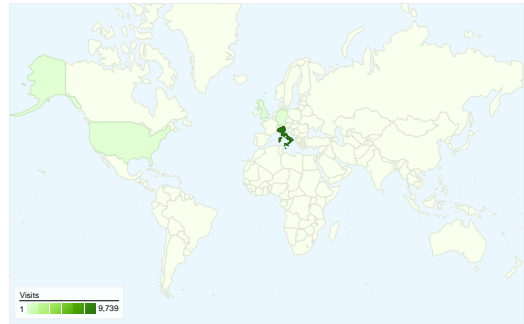

Site Usage

10,174 Visits

27.83% Bounce Rate

103,598 Pageviews

00:07:39 Avg. Time on Site

10.18 Pages/Visit

73.00% % New Visits

Visitors Overview

Visitors
7,431

Map Overlay world

Traffic Sources Overview

- **Search Engines**
7,391.00 (72.65%)
- **Referring Sites**
1,439.00 (14.14%)
- **Direct Traffic**
1,344.00 (13.21%)

Content Overview

Pages	Pageviews	% Pageviews
/	15,476	14.94%
/verbi-irregolari/Verbi.aspx	10,069	9.72%
/verbi-	8,147	7.86%
/HomePage.aspx	7,184	6.93%
/Traduzione.aspx	3,429	3.31%

7,431 people visited this site

10,174 Visits

7,431 Absolute Unique Visitors

103,598 Pageviews

10.18 Average Pageviews

00:07:39 Time on Site

27.83% Bounce Rate

73.00% New Visits

10,174 visits came from 58 countries/territories

Site Usage

Visits	Pages/Visit	Avg. Time on Site	% New Visits	Bounce Rate	
10,174 % of Site Total: 100.00%	10.18 Site Avg: 10.18 (0.00%)	00:07:39 Site Avg: 00:07:39 (0.00%)	73.08% Site Avg: 73.00% (0.11%)	27.83% Site Avg: 27.83% (0.00%)	
Country/Territory	Visits	Pages/Visit	Avg. Time on Site	% New Visits	Bounce Rate
Italy	9,739	10.28	00:07:43	73.06%	27.28%
Switzerland	91	10.60	00:05:26	78.02%	32.97%
United Kingdom	73	11.19	00:11:12	60.27%	20.55%
United States	41	3.37	00:02:45	90.24%	60.98%
Germany	26	5.12	00:02:49	80.77%	30.77%
China	16	18.56	00:26:19	25.00%	18.75%
Ireland	15	21.27	00:16:43	40.00%	33.33%
Spain	14	3.07	00:01:47	78.57%	42.86%
Brazil	14	1.29	00:00:00	7.14%	71.43%